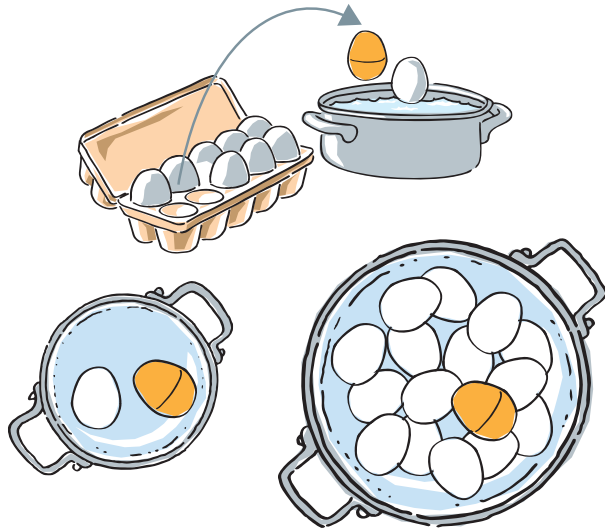

Why does BeepEgg® not live forever?

Due to food safety reasons, we have to seal the electronic part containing the battery. Therefore the battery cannot be exchanged. There is a 2-year warranty though, and at regular usage, it lasts way longer.