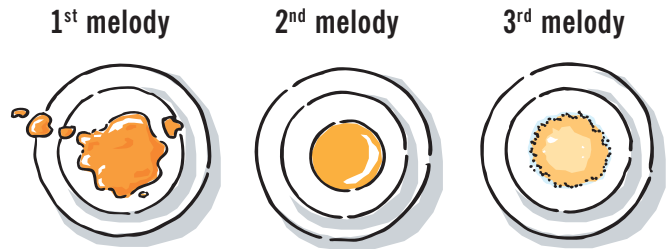

Where does BeepEgg® come from?

BeepEgg® is a quality product and “Made in Germany”. A German invention which is also produced on our home turf.